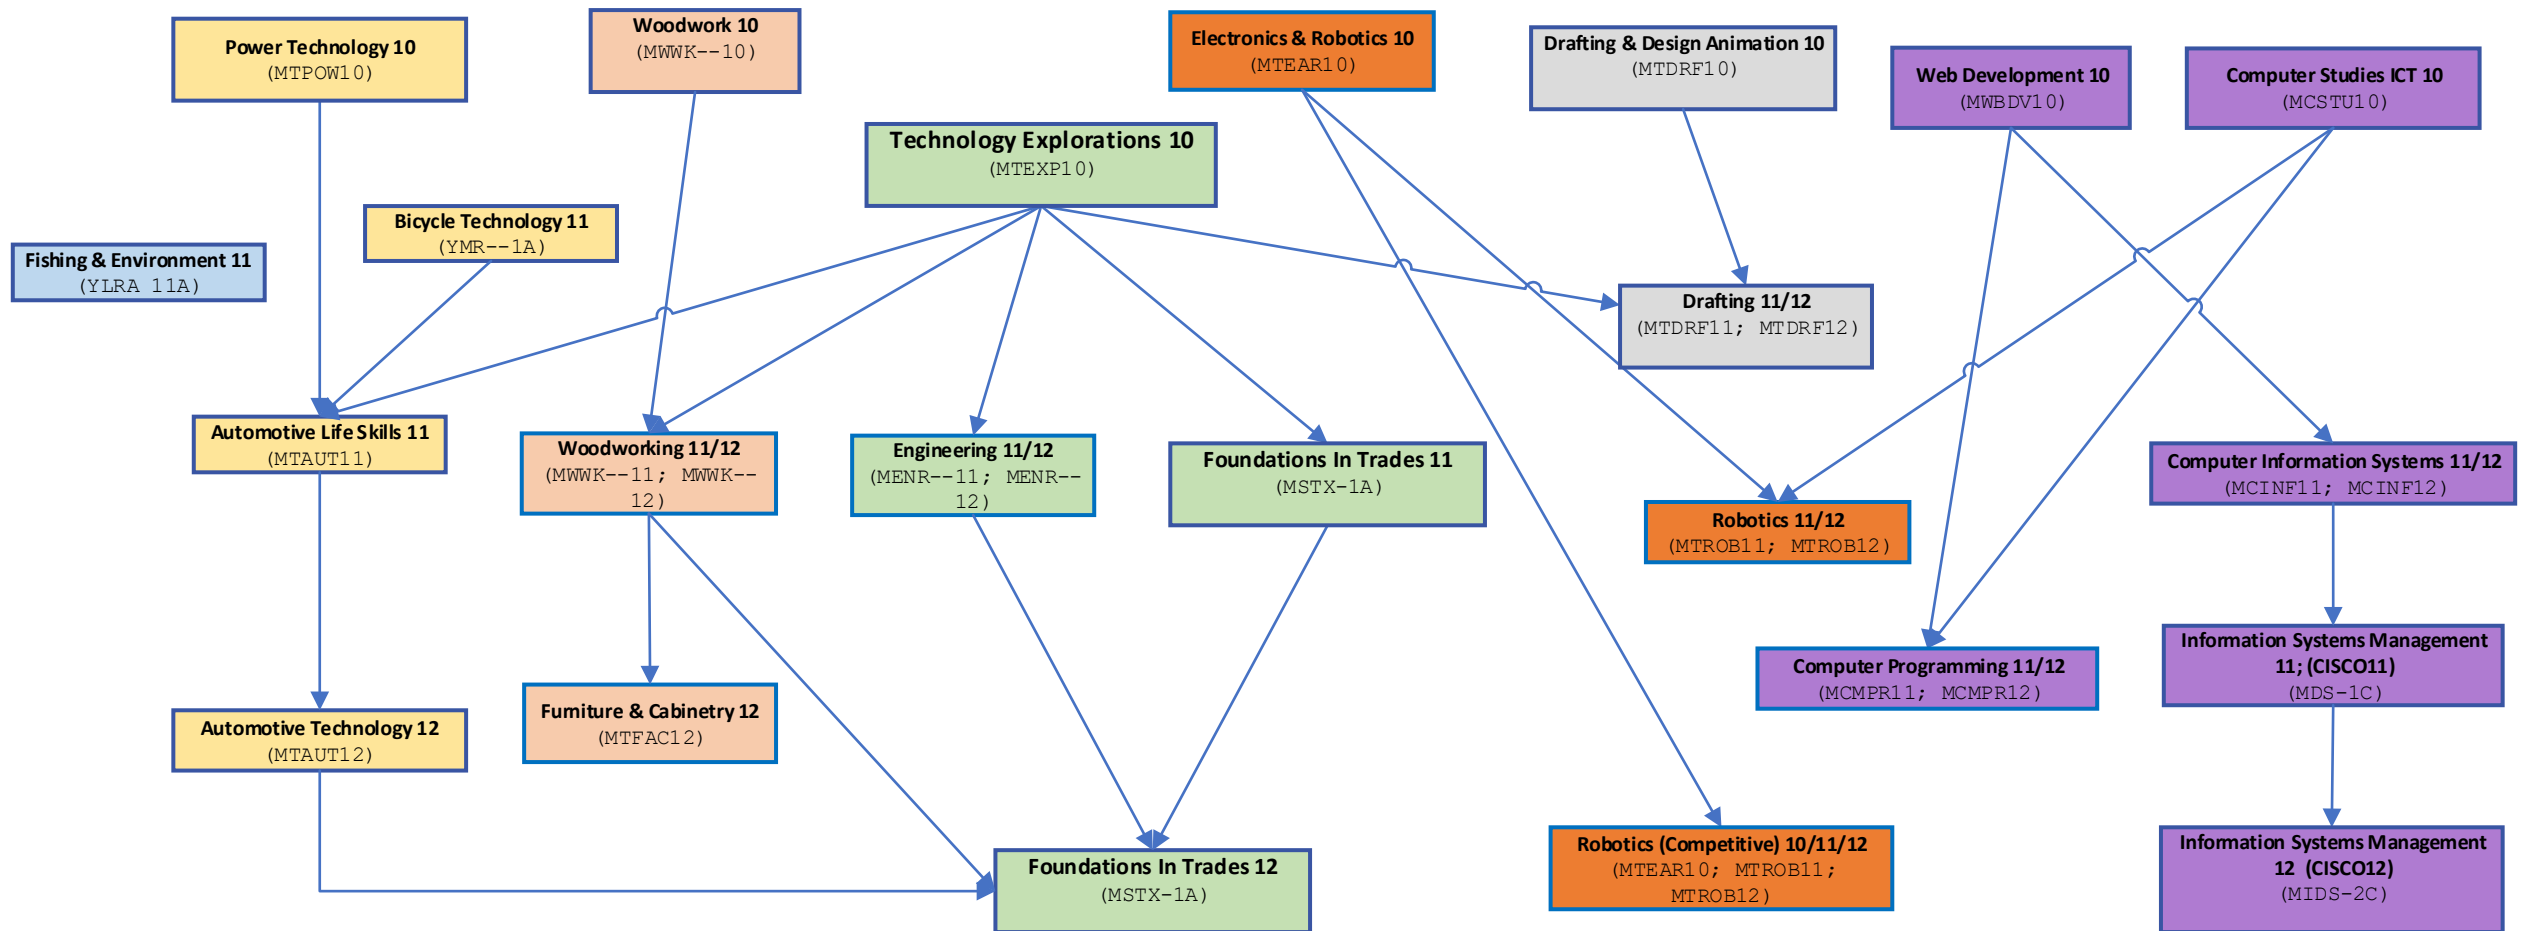

# Riverside Technical Education & Info Tech Pathways

**These are suggested pathways. There are no prerequisites for any Tech Ed or Info Tech course. See course page for grade limitations.**